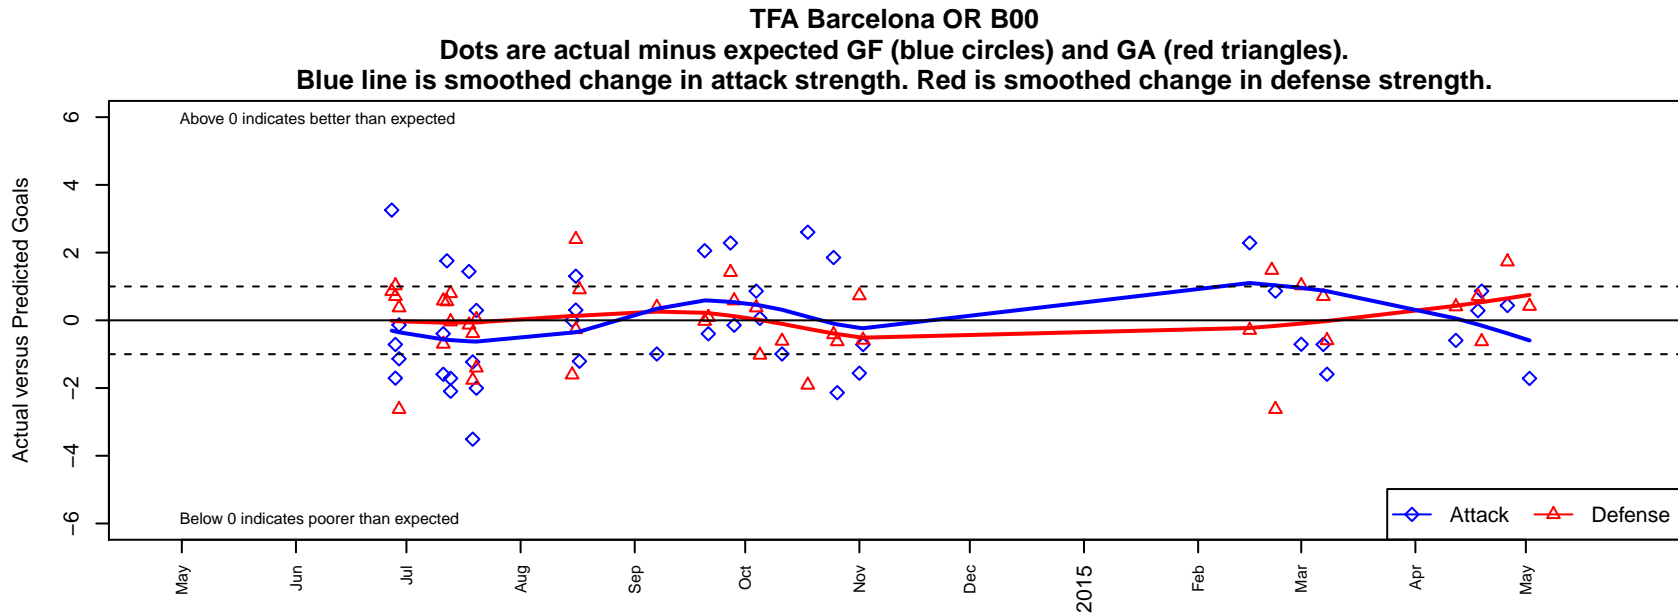

## TFA Barcelona OR B00

Total Futbol Academy  
 Barcelona, OR  
 B00 total strength=1341  
 attack=7.63 defense=5.58  
 fall league = OPL NPL U14  
 spr league = Spr OPL Chinook Div U14

alt names used:  
 TFABO 2000 B  
 TFA Barcelona OR 2000B  
 TFA Barcelona OR 2000B  
 Barcelona Oregon 2000B  
 TFA BARCA 00B  
 Barcelona Oregon 2000B  
 TFA Barcelona Oregon

**attack and defense variance (black dot)  
relative to other teams  
and top 10 in region**

**attack and defense rating  
relative to others at age  
and all opponents in last 13 months**

**Performance relative to 13 month average**